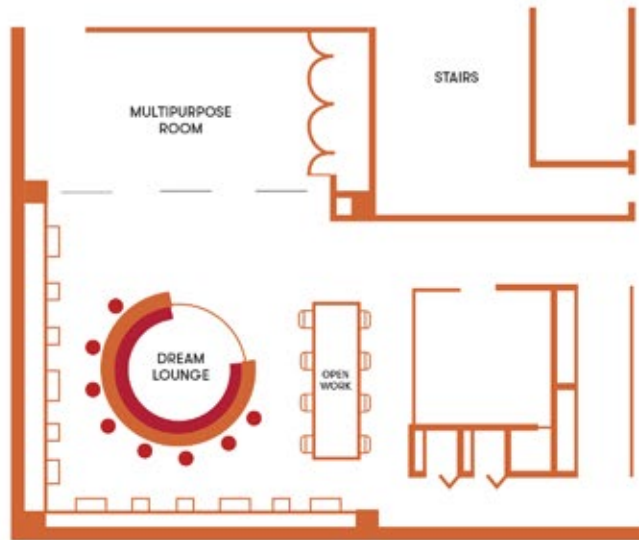

• S E T H •
• C I E T Y S •

PRIVATE EVENTS KIT

ethossociety.com

KOREATOWN

SPACE

CAPACITY

MULTI-PURPOSE ROOM
AT ETHOS SOCIETY

150 people standing
90 people seated

LOUNGE & PANTRY AREA
AT ETHOS SOCIETY

150 people standing
70 people seated

MULTI-PURPOSE ROOM

Ethos Society at Koreatown

CAPACITY

150 people standing

DIMENSIONS

32' x 32' (Multi-Purpose area)

33' x 33' (Dream Lounge)

AMENITIES

- PROJECTION SCREEN
- BUILT-IN SPEAKER SYSTEM
- UP TO 4 MIC SET-UP
- PREP KITCHEN
- FURNITURE THROUGHOUT SPACE
- DREAM LOUNGE
- SUNSET VIEWS
- CONFERENCE ROOM

LOUNGE & PANTRY AREA

Ethos Society at Koreatown

CAPACITY

150 people standing
70 people seated

DIMENSIONS

65' x 32"

AMENITIES

- PREP KITCHEN
- BAR SEATING
- CONFERENCE ROOM
- FURNITURE THROUGHOUT SPACE
- BUILT-IN SPEAKERS
- CITY VIEWS