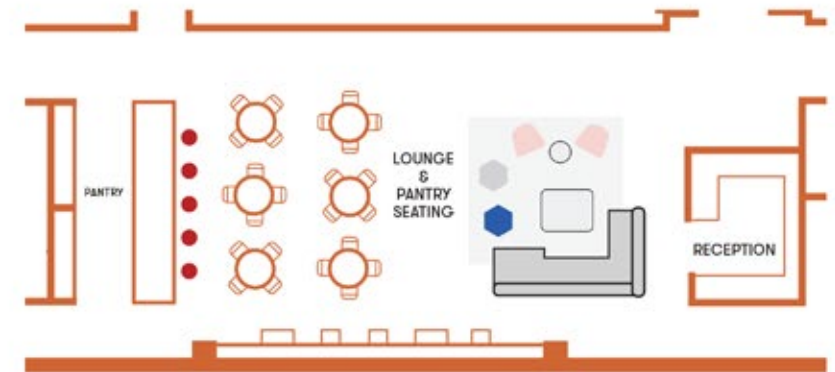

• S E T H •
• C I E T Y S •

PRIVATE EVENTS KIT

ethossociety.com

KOREATOWN

SPACE

CAPACITY

MULTI-PURPOSE ROOM
AT ETHOS SOCIETY

150 people standing
90 people seated

LOUNGE & PANTRY AREA
AT ETHOS SOCIETY

150 people standing
70 people seated

MULTI-PURPOSE ROOM

Ethos Society at Koreatown

CAPACITY

150 people standing

DIMENSIONS

32' x 32' (Multi-Purpose area)

33' x 33' (Dream Lounge)

AMENITIES

- PROJECTION SCREEN
- BUILT-IN SPEAKER SYSTEM
- UP TO 4 MIC SET-UP
- PREP KITCHEN
- FURNITURE THROUGHOUT SPACE
- DREAM LOUNGE
- SUNSET VIEWS
- CONFERENCE ROOM

LOUNGE & PANTRY AREA

Ethos Society at Koreatown

CAPACITY

150 people standing
70 people seated

DIMENSIONS

65' x 32"

AMENITIES

- PREP KITCHEN
- BAR SEATING
- CONFERENCE ROOM
- FURNITURE THROUGHOUT SPACE
- BUILT-IN SPEAKERS
- CITY VIEWS